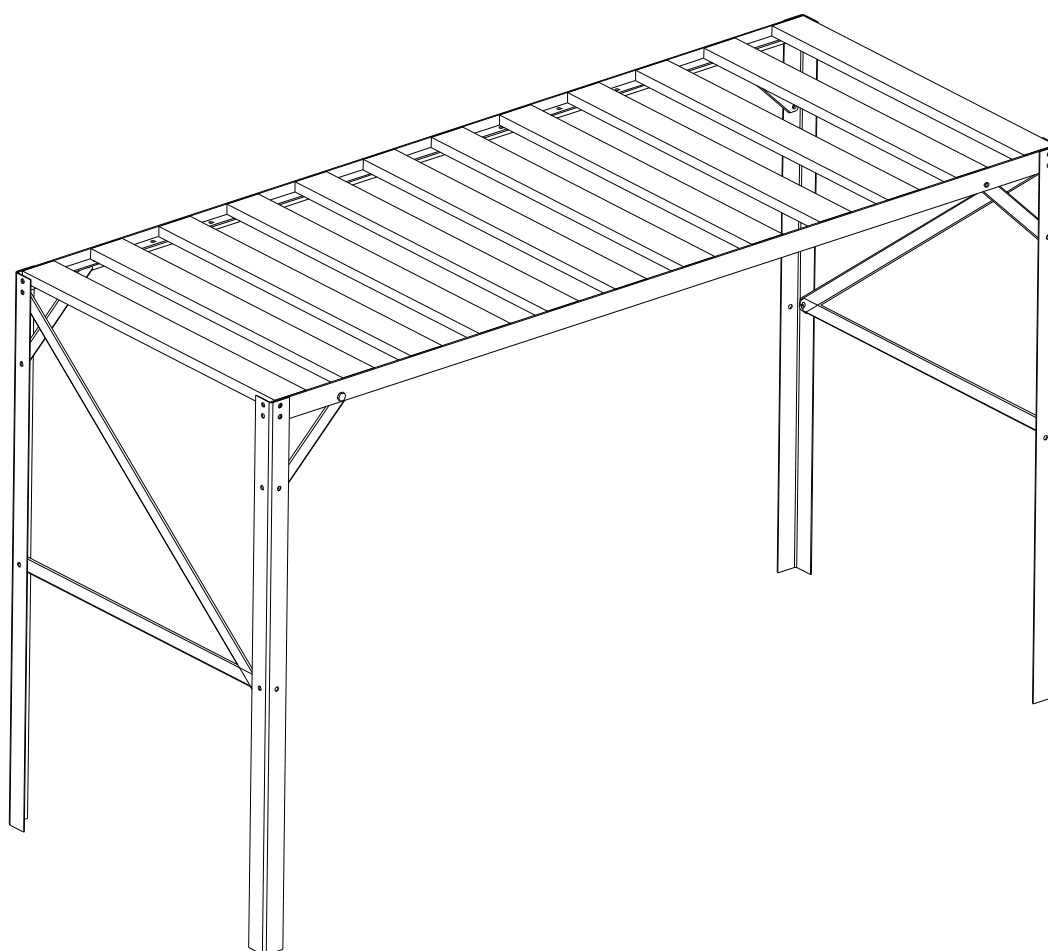

**BESTBERG**  
GERMAN QUALITY

Model:BB-GSB1

L126xW50xH75cm

DE Gartenregal - 1 Regal  
EN Garden shelf - 1 shelf  
CZ Zahradní regál - 1 police  
SK Záhradný regál - 1 polica  
PL Półka ogrodowa - 1 półka  
HU Kerti polc - 1 polc  
RO Raft de grădină - 1 raft

### "hexagonal screw" installation

Place the "hexagonal screw" into the groove, turn clockwise until it stops turning. Adjust the "hexagonal screw" by hand and twist so threads fix it in place. Place other parts on "hexagonal screw" and assemble nut .