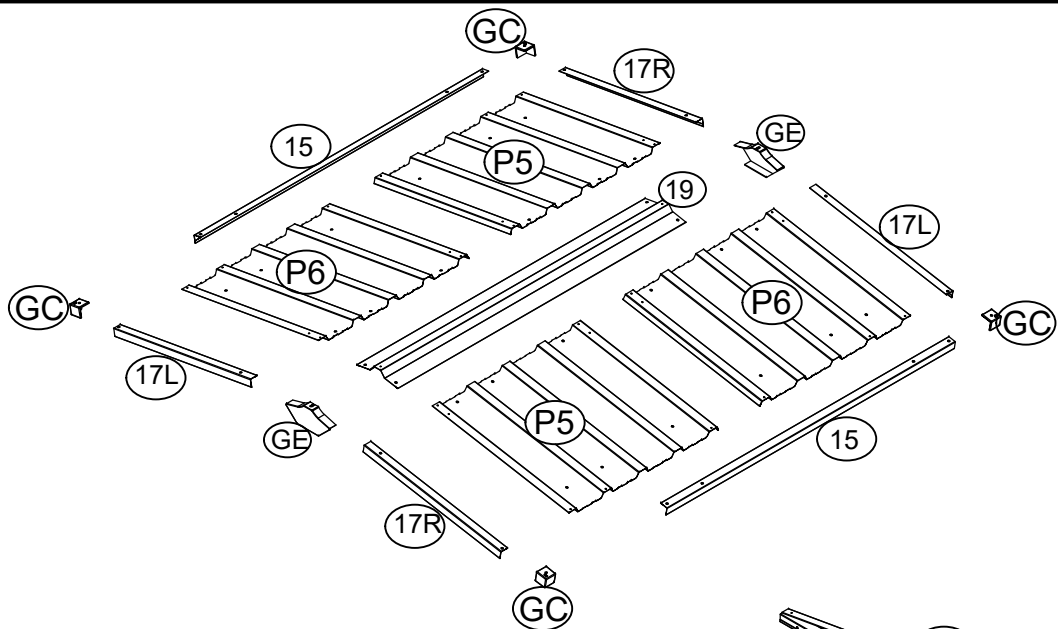

BESTBERG

GERMAN QUALITY

BBLM-88A

88x86x60cm

DE Garage für Rasenmäher
CZ Garáž pro sekačku
SK Garáž pre kosačku
PL Garaż na kosiarkę
HU Garázs fűnyíróhoz
RO Garaj pentru mașină de tuns iarba

Import:
IPRICE RE CARE s.r.o.,
Rybníky IV 326, Zlín 760 01
Czechia
bestberg@bestberg.eu
Made in China

NO.	PART	Qty.
1L	 757mm	1
1R	 757mm	1
2	 752mm	1
9	 734mm	1
11	 734mm	1
10	 718mm	1
4L	 500mm	1
4R	 500mm	1
Q		1
H		1
16		1
15	 876mm	2
17L	 422mm	2
17R	 422mm	2

NO.	PART	Qty.
19	 876mm	1
P5	 422mm	2
P6	 422mm	2
P4	 490mm	2
P3	 490mm	2
J1		2
J2		4
GC		4
GE		2
F1		110
F2		15
S2		25
S3		108

NO.	PART	Qty.
1L		1
1R		1
2		1

NO.	PART	Qty.
J1		2

NO.	PART	Qty.
P4		2

NO.	PART	Qty.
P3		1

NO.	PART	Qty.
P3		1

NO.	PART	Qty.
4R		1

NO.	PART	Qty.
4L		1

NO.	PART	Qty.
9		1
11		1

NO.	PART	Qty.
H		1
10		1

NO.	PART	Qty.
Q		1

NO.	PART	Qty.
16		1

NO.	PART	Qty.
P5	 	1
P6	 	1

NO.	PART	Qty.
P5	 	1
P6	 	1

NO.	PART	Qty.
19		1

NO.	PART	Qty.
17L		2
17R		2
GE		2

NO.	PART	Qty.
15		2
GC		4