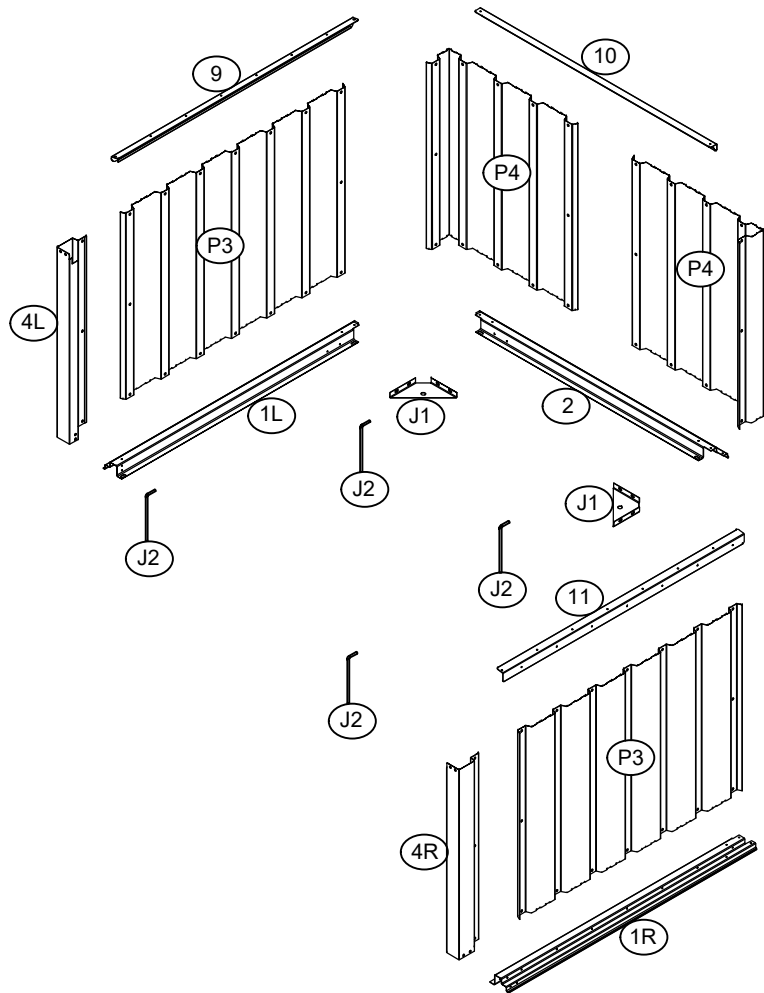

BESTBERG

GERMAN QUALITY

BBLM-88A

88x86x60cm

DE Garage für Rasenmäher
CZ Garáž pro sekačku
SK Garáž pre kosačku
PL Garaż na kosiarkę
HU Garázs fűnyíróhoz
RO Garaj pentru mașină de tuns iarba

Import:
IPRICE RE CARE s.r.o.,
Rybníky IV 326, Zlín 760 01
Czechia
bestberg@bestberg.eu
Made in China

NO.	PART	Qty.
1L	 757mm	1
1R	 757mm	1
2	 752mm	1
9	 734mm	1
11	 734mm	1
10	 718mm	1
4L	 500mm	1
4R	 500mm	1
Q		1
H		1
16		1
15	 876mm	2
17L	 422mm	2
17R	 422mm	2

NO.	PART	Qty.
19	 876mm	1
P5	 422mm	2
P6	 422mm	2
P4	 490mm	2
P3	 490mm	2
J1		2
J2		4
GC		4
GE		2
F1		110
F2		15
S2		25
S3		108

NO.	PART	Qty.
1L		1
1R		1
2		1

NO.	PART	Qty.
J1		2

NO.	PART	Qty.
P4		2

NO.	PART	Qty.
P3		1

NO.	PART	Qty.
P3		1

NO.	PART	Qty.
4R		1

NO.	PART	Qty.
4L		1

NO.	PART	Qty.
9		1
11		1

NO.	PART	Qty.
H		1
10		1

NO.	PART	Qty.
Q		1

NO.	PART	Qty.
16		1

NO.	PART	Qty.
P5	 	1
P6	 	1

NO.	PART	Qty.
P5	 	1
P6	 	1

NO.	PART	Qty.
19		1

NO.	PART	Qty.
17L		2
17R		2
GE		2

NO.	PART	Qty.
15		2
GC		4