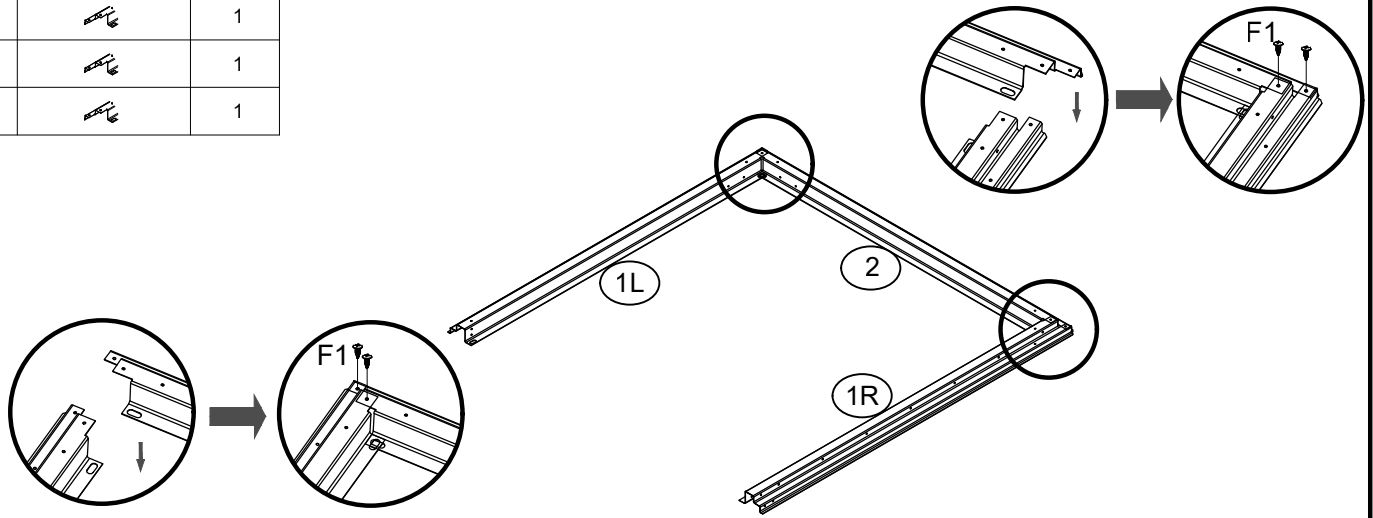

BESTBERG

GERMAN QUALITY

BBLM-88A

88x86x60cm

DE Garage für Rasenmäher
CZ Garáž pro sekačku
SK Garáž pre kosačku
PL Garaż na kosiarkę
HU Garázs fűnyíróhoz
RO Garaj pentru mașină de tuns iarba

Import:
IPRICE RE CARE s.r.o.,
Rybníky IV 326, Zlín 760 01
Czechia
bestberg@bestberg.eu
Made in China

NO.	PART	Qty.
1L	 757mm	1
1R	 757mm	1
2	 752mm	1
9	 734mm	1
11	 734mm	1
10	 718mm	1
4L	 500mm	1
4R	 500mm	1
Q		1
H		1
16		1
15	 876mm	2
17L	 422mm	2
17R	 422mm	2

NO.	PART	Qty.
19	 876mm	1
P5	 422mm	2
P6	 422mm	2
P4	 490mm	2
P3	 490mm	2
J1		2
J2		4
GC		4
GE		2
F1		110
F2		15
S2		25
S3		108

NO.	PART	Qty.
1L		1
1R		1
2		1

NO.	PART	Qty.
J1		2

NO.	PART	Qty.
P4		2

NO.	PART	Qty.
P3		1

NO.	PART	Qty.
P3		1

NO.	PART	Qty.
4R		1

NO.	PART	Qty.
4L		1

NO.	PART	Qty.
9		1
11		1