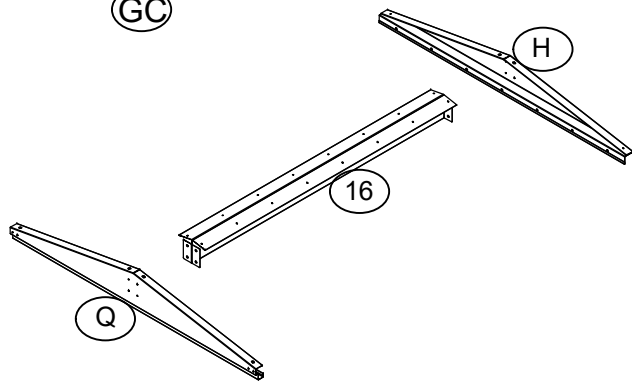

BESTBERG

GERMAN QUALITY

BBLM-88A

88x86x60cm

DE Garage für Rasenmäher
CZ Garáž pro sekačku
SK Garáž pre kosačku
PL Garaż na kosiarkę
HU Garázs fűnyíróhoz
RO Garaj pentru mașină de tuns iarba

Import:
IPRICE RE CARE s.r.o.,
Rybníky IV 326, Zlín 760 01
Czechia
bestberg@bestberg.eu
Made in China

NO.	PART	Qty.
1L	 757mm	1
1R	 757mm	1
2	 752mm	1
9	 734mm	1
11	 734mm	1
10	 718mm	1
4L	 500mm	1
4R	 500mm	1
Q		1
H		1
16		1
15	 876mm	2
17L	 422mm	2
17R	 422mm	2

NO.	PART	Qty.
19	 876mm	1
P5	 422mm	2
P6	 422mm	2
P4	 490mm	2
P3	 490mm	2
J1		2
J2		4
GC		4
GE		2
F1		110
F2		15
S2		25
S3		108

NO.	PART	Qty.
1L		1
1R		1
2		1

NO.	PART	Qty.
J1		2

NO.	PART	Qty.
P4		2

NO.	PART	Qty.
P3		1

NO.	PART	Qty.
P3		1

NO.	PART	Qty.
4R		1

NO.	PART	Qty.
4L		1

NO.	PART	Qty.
9		1
11		1

NO.	PART	Qty.
H		1
10		1

NO.	PART	Qty.
Q		1

NO.	PART	Qty.
16		1

NO.	PART	Qty.
P5	 	1
P6	 	1

NO.	PART	Qty.
P5	 	1
P6	 	1

NO.	PART	Qty.
19		1

NO.	PART	Qty.
17L		2
17R		2
GE		2

NO.	PART	Qty.
15		2
GC		4