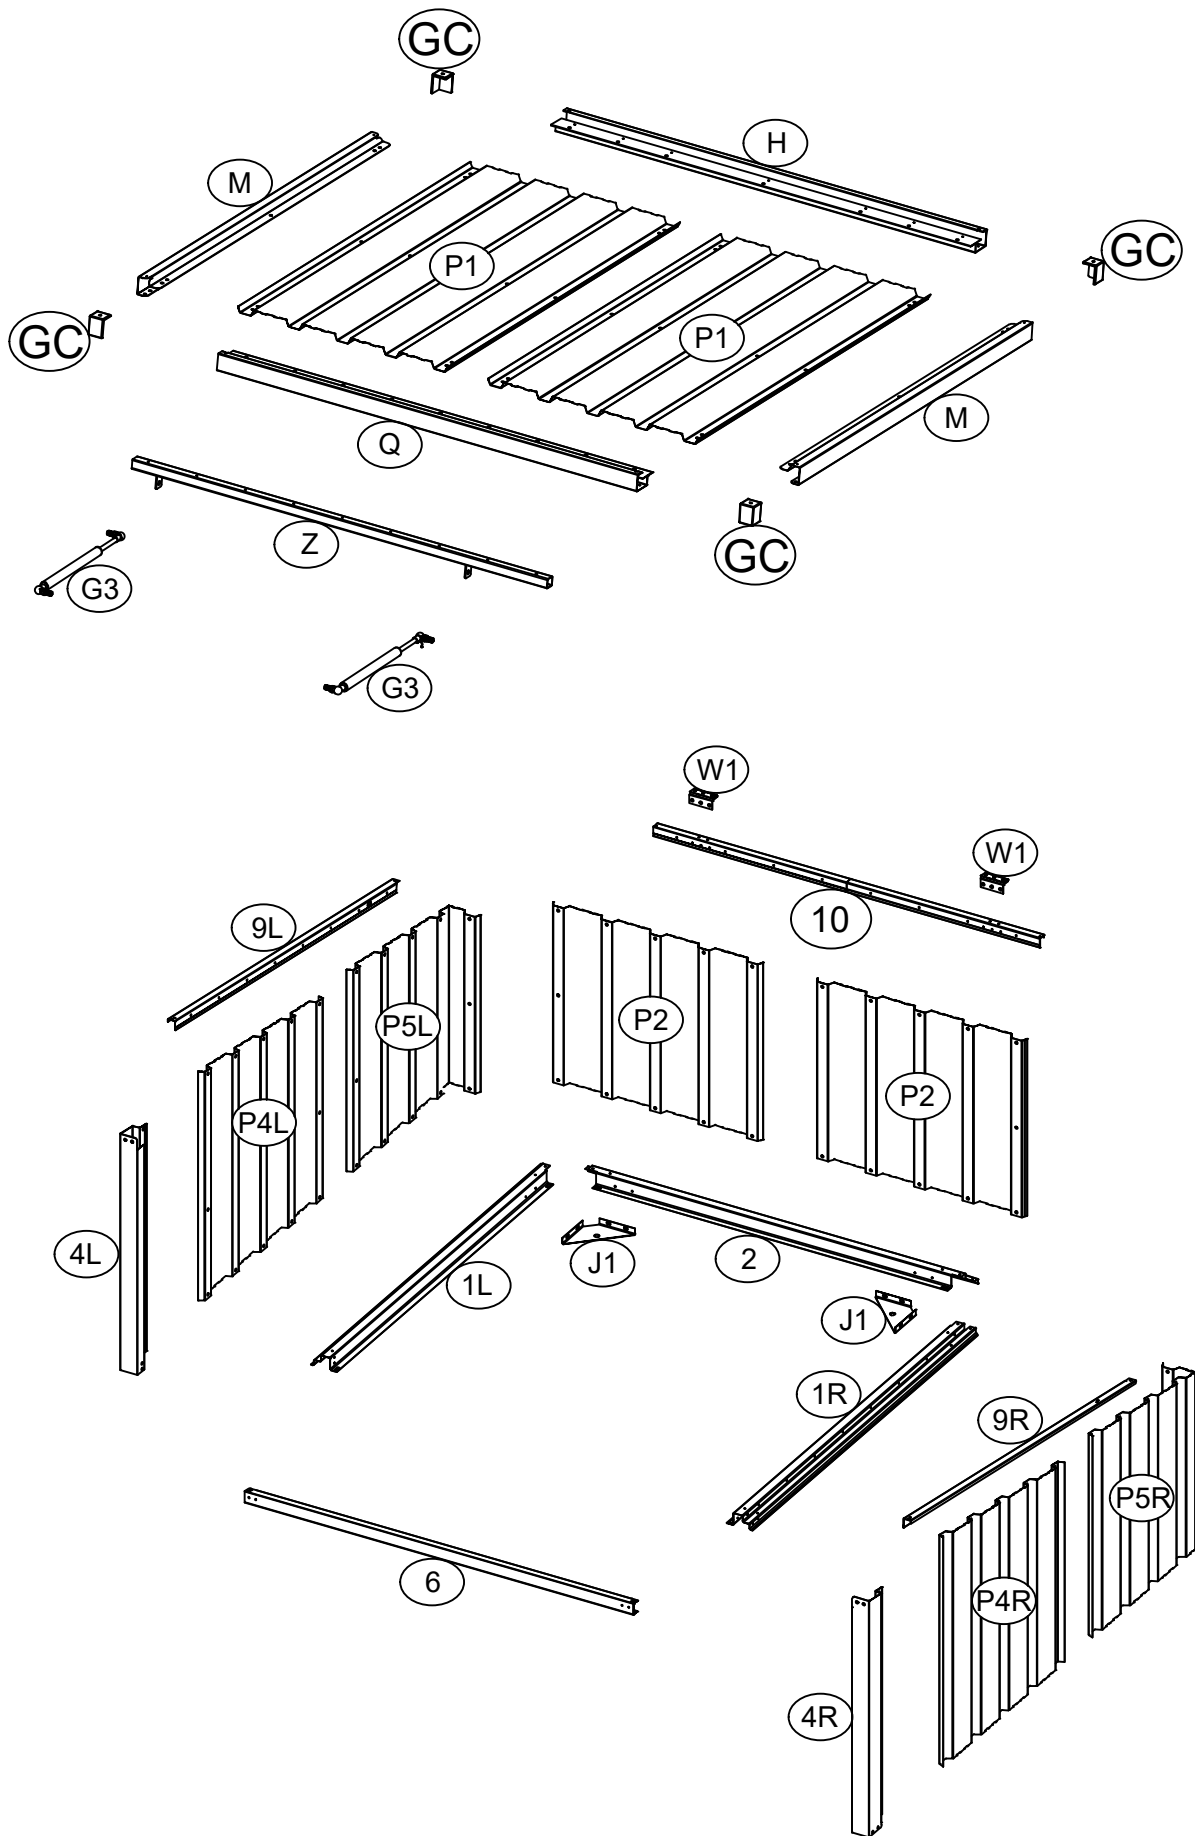

BESTBERG

GERMAN QUALITY

BBLM-99A

DE Garage für Rasenmäher
EN Garage for lawnmower
CZ Garáž pro sekačku
SK Garáž pre kosačku
PL Garaż na kosiarkę
HU Fűnyíró garázs
RO Garaj pentru maşina de tuns iarba

NO.	PART	Qty.
1L	 864.5mm	1
1R	 864.5mm	1
2	 859mm	1
J1	 2	2
9L	 868mm	1
9R	 868mm	1
10	 853mm	1
4L	 521mm	1
4R	 521mm	1
Q	 925.8mm	1
H	 925.8mm	1
M	 898mm	2
Z	 916mm	1
P4L	 505.3mm	1
P4R	 505.3mm	1
P5L	 445.1mm	1
P5R	 445.1mm	1
P2	 390mm	2
P1	 897mm	2

NO.	PART	Qty.
F1	 130	130
F2	 10	10
F3	 10	10
S2	 25	25
S3	 90	90
G3	 2	2
QD8	 4	4
M8	 2	2
W1	 2	2
GC	 4	4

NO.	PART	Qty.
1L		1
1R		1
2		1
J1		2

NO.	PART	Qty.
P4R		1
P5R		1

NO.	PART	Qty.
P2		2

NO.	PART	Qty.
P4L		1
P5L		1

NO.	PART	Qty.
4L		1
4R		1

NO.	PART	Qty.
10		1

NO.	PART	Qty.
9L		1
9R		1

NO.	PART	Qty.
6		1

NO.	PART	Qty.
P1		1
Z		1

NO.	PART	Qty.
M		1

NO.	PART	Qty.
Q		1
H		1

NO.	PART	Qty.
GC		4

Flip 180 °

NO.	PART	Qty.
W1		2

NO.	PART	Qty.
G3		2
QG8		2