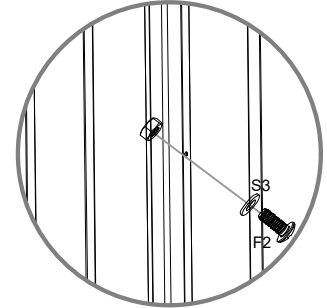

BESTBERG

GERMAN QUALITY

BBLM-99A

DE Garage für Rasenmäher
EN Garage for lawnmower
CZ Garáž pro sekačku
SK Garáž pre kosačku
PL Garaż na kosiarkę
HU Fűnyíró garázs
RO Garaj pentru maşina de tuns iarba

NO.	PART	Qty.
1L	 864.5mm	1
1R	 864.5mm	1
2	 859mm	1
J1	 2	2
9L	 868mm	1
9R	 868mm	1
10	 853mm	1
4L	 521mm	1
4R	 521mm	1
Q	 925.8mm	1
H	 925.8mm	1
M	 898mm	2
Z	 916mm	1
P4L	 505.3mm	1
P4R	 505.3mm	1
P5L	 445.1mm	1
P5R	 445.1mm	1
P2	 390mm	2
P1	 897mm	2

NO.	PART	Qty.
F1	 130	130
F2	 10	10
F3	 10	10
S2	 25	25
S3	 90	90
G3	 2	2
QD8	 4	4
M8	 2	2
W1	 2	2
GC	 4	4

NO.	PART	Qty.
1L		1
1R		1
2		1
J1		2

NO.	PART	Qty.
P4R		1
P5R		1

NO.	PART	Qty.
P2		2

NO.	PART	Qty.
P4L		1
P5L		1

NO.	PART	Qty.
4L		1
4R		1

NO.	PART	Qty.
10		1

NO.	PART	Qty.
9L		1
9R		1

NO.	PART	Qty.
6		1

NO.	PART	Qty.
P1		1
Z		1

NO.	PART	Qty.
M		1

NO.	PART	Qty.
Q		1
H		1

NO.	PART	Qty.
GC		4