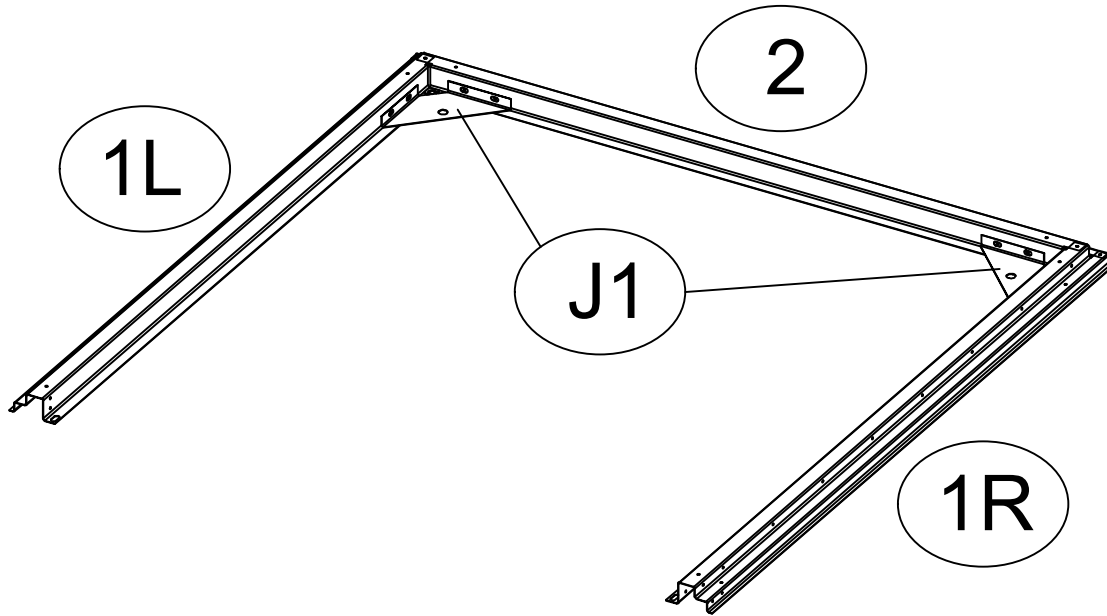

BESTBERG

GERMAN QUALITY

BBLM-99A

DE Garage für Rasenmäher
EN Garage for lawnmower
CZ Garáž pro sekačku
SK Garáž pre kosačku
PL Garaż na kosiarkę
HU Fűnyíró garázs
RO Garaj pentru maşina de tuns iarba

NO.	PART	Qty.
1L	 864.5mm	1
1R	 864.5mm	1
2	 859mm	1
J1	 2	2
9L	 868mm	1
9R	 868mm	1
10	 853mm	1
4L	 521mm	1
4R	 521mm	1
Q	 925.8mm	1
H	 925.8mm	1
M	 898mm	2
Z	 916mm	1
P4L	 505.3mm	1
P4R	 505.3mm	1
P5L	 445.1mm	1
P5R	 445.1mm	1
P2	 390mm	2
P1	 897mm	2

NO.	PART	Qty.
F1	 130	130
F2	 10	10
F3	 10	10
S2	 25	25
S3	 90	90
G3	 2	2
QD8	 4	4
M8	 2	2
W1	 2	2
GC	 4	4

NO.	PART	Qty.
1L		1
1R		1
2		1
J1		2

NO.	PART	Qty.
P4R		1
P5R		1

NO.	PART	Qty.
P2		2

NO.	PART	Qty.
P4L		1
P5L		1

NO.	PART	Qty.
4L		1
4R		1

NO.	PART	Qty.
10		1

NO.	PART	Qty.
9L		1
9R		1

NO.	PART	Qty.
6		1

NO.	PART	Qty.
P1		1
Z		1

NO.	PART	Qty.
M		1

NO.	PART	Qty.
Q		1
H		1

NO.	PART	Qty.
GC		4

Flip 180 °

NO.	PART	Qty.
W1		2

NO.	PART	Qty.
G3		2
QG8		2