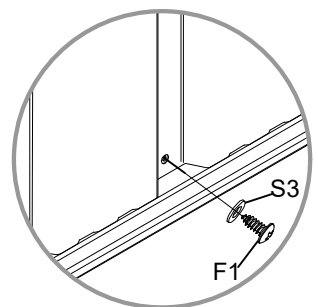

BESTBERG

GERMAN QUALITY

BBLM-99A

DE Garage für Rasenmäher
EN Garage for lawnmower
CZ Garáž pro sekačku
SK Garáž pre kosačku
PL Garaż na kosiarkę
HU Fűnyíró garázs
RO Garaj pentru maşina de tuns iarba

NO.	PART	Qty.
1L	 864.5mm	1
1R	 864.5mm	1
2	 859mm	1
J1	 2	2
9L	 868mm	1
9R	 868mm	1
10	 853mm	1
4L	 521mm	1
4R	 521mm	1
Q	 925.8mm	1
H	 925.8mm	1
M	 898mm	2
Z	 916mm	1
P4L	 505.3mm	1
P4R	 505.3mm	1
P5L	 445.1mm	1
P5R	 445.1mm	1
P2	 390mm	2
P1	 897mm	2

NO.	PART	Qty.
F1	 130	130
F2	 10	10
F3	 10	10
S2	 25	25
S3	 90	90
G3	 2	2
QD8	 4	4
M8	 2	2
W1	 2	2
GC	 4	4

NO.	PART	Qty.
1L		1
1R		1
2		1
J1		2

NO.	PART	Qty.
P4R		1
P5R		1

NO.	PART	Qty.
P2		2

NO.	PART	Qty.
P4L		1
P5L		1

NO.	PART	Qty.
4L		1
4R		1

NO.	PART	Qty.
10		1

NO.	PART	Qty.
9L		1
9R		1

NO.	PART	Qty.
6		1

NO.	PART	Qty.
P1		1
Z		1

NO.	PART	Qty.
M		1

NO.	PART	Qty.
Q		1
H		1

NO.	PART	Qty.
GC		4

Flip 180 °

NO.	PART	Qty.
W1		2

NO.	PART	Qty.
G3		2
QG8		2