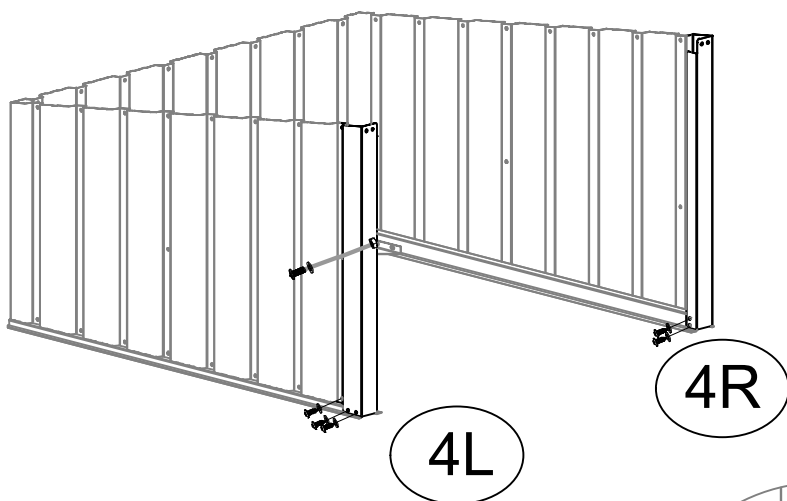

BESTBERG

GERMAN QUALITY

BBLM-99A

DE Garage für Rasenmäher
EN Garage for lawnmower
CZ Garáž pro sekačku
SK Garáž pre kosačku
PL Garaż na kosiarkę
HU Fűnyíró garázs
RO Garaj pentru maşina de tuns iarba

NO.	PART	Qty.
1L	 864.5mm	1
1R	 864.5mm	1
2	 859mm	1
J1	 2	2
9L	 868mm	1
9R	 868mm	1
10	 853mm	1
4L	 521mm	1
4R	 521mm	1
Q	 925.8mm	1
H	 925.8mm	1
M	 898mm	2
Z	 916mm	1
P4L	 505.3mm	1
P4R	 505.3mm	1
P5L	 445.1mm	1
P5R	 445.1mm	1
P2	 390mm	2
P1	 897mm	2

NO.	PART	Qty.
F1	 130	130
F2	 10	10
F3	 10	10
S2	 25	25
S3	 90	90
G3	 2	2
QD8	 4	4
M8	 2	2
W1	 2	2
GC	 4	4

NO.	PART	Qty.
1L		1
1R		1
2		1
J1		2

NO.	PART	Qty.
P4R		1
P5R		1

NO.	PART	Qty.
P2		2

NO.	PART	Qty.
P4L		1
P5L		1

NO.	PART	Qty.
4L		1
4R		1

NO.	PART	Qty.
10		1

NO.	PART	Qty.
9L		1
9R		1

NO.	PART	Qty.
6		1

NO.	PART	Qty.
P1		1
Z		1

NO.	PART	Qty.
M		1

NO.	PART	Qty.
Q		1
H		1

NO.	PART	Qty.
GC		4