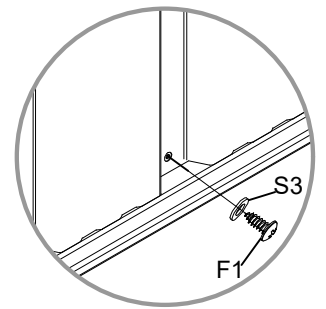

BESTBERG

GERMAN QUALITY

BBLM-99A

DE Garage für Rasenmäher
EN Garage for lawnmower
CZ Garáž pro sekačku
SK Garáž pre kosačku
PL Garaż na kosiarkę
HU Fűnyíró garázs
RO Garaj pentru maşina de tuns iarba

NO.	PART	Qty.
1L	 864.5mm	1
1R	 864.5mm	1
2	 859mm	1
J1	 2	2
9L	 868mm	1
9R	 868mm	1
10	 853mm	1
4L	 521mm	1
4R	 521mm	1
Q	 925.8mm	1
H	 925.8mm	1
M	 898mm	2
Z	 916mm	1
P4L	 505.3mm	1
P4R	 505.3mm	1
P5L	 445.1mm	1
P5R	 445.1mm	1
P2	 390mm	2
P1	 897mm	2

NO.	PART	Qty.
F1	 130	130
F2	 10	10
F3	 10	10
S2	 25	25
S3	 90	90
G3	 2	2
QD8	 4	4
M8	 2	2
W1	 2	2
GC	 4	4

NO.	PART	Qty.
1L		1
1R		1
2		1
J1		2

NO.	PART	Qty.
P4R		1
P5R		1

NO.	PART	Qty.
P2		2

NO.	PART	Qty.
P4L		1
P5L		1

NO.	PART	Qty.
4L		1
4R		1

NO.	PART	Qty.
10		1

NO.	PART	Qty.
9L		1
9R		1

NO.	PART	Qty.
6		1

NO.	PART	Qty.
P1		1
Z		1

NO.	PART	Qty.
M		1

NO.	PART	Qty.
Q		1
H		1

NO.	PART	Qty.
GC		4

Flip 180 °

NO.	PART	Qty.
W1		2

NO.	PART	Qty.
G3		2
QG8		2