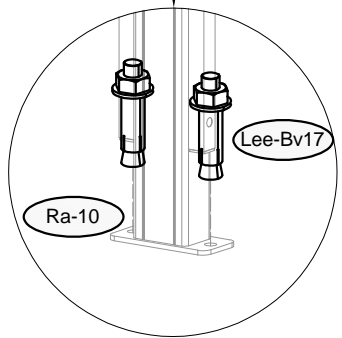

**HU** Paraván bioklimatikus pergolához

**RO** Plasă laterală pentru pergolă bioclimatică

Size: 279.4(Length) x 218(Height)

NO.	IMAGE	mm	QTY	NO.	IMAGE	mm	QTY
Lee-1		1842	x4	VA-43		20x20	x8
Lee-B5a		1303	x24	Lee-Bv16		ST4.8x16	x26
Lee-6			x24	Lee-Bv17		M8x70	x2
Lee-6a			x24	Lee-Bv18		ST4x14	x6
Lee-7		1812	x2	Lee-Bv19		ST4x10	x96
Ra-10		128	x1	Lee-Bv20		M5x13	x24
Ra-10a		70	x1	Lee-Bv21		M5	x24
Ra-11b		2175	x1				

	 <p>Lee-B5a x24</p>	 <p>Lee-6a x24</p>	 <p>Lee-Bv19 x48</p>	
--	--	---	---	--

x24

2	 Ra-11b x1	 Lee-1 x2	 Lee-Bv16 x12	
---	--	---	---	--

<p><b>3</b></p>	 <p>Ra-10 x1</p>	 <p>Lee-Bv18 x4</p>	
-----------------	---	--	--

<b>4</b>	 Lee-1 x2	 Lee-Bv16 x12
----------	---	---

5	 Ra-10a x1	 Lee-Bv18 x2	 Lee-Bv16 x2	 Lee-Bv17 x2
---	--	--	--	--

<b>6</b>	 Lee-6 x1	 Lee-Bv19 x2
----------	---	--

<b>7</b>	 Lee-6 x11	 Lee-Bv19 x22	
----------	--	---	--