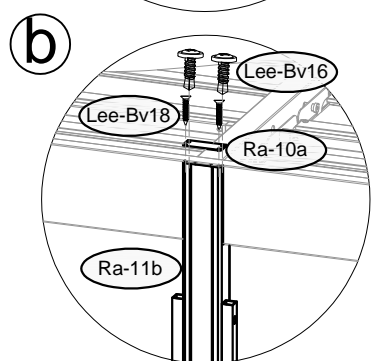

**HU** Paraván bioklimatikus pergolához

**RO** Plasă laterală pentru pergolă bioclimatică

Size: 279.4(Length) x 218(Height)

NO.	IMAGE	mm	QTY	NO.	IMAGE	mm	QTY
Lee-1		1842	x4	VA-43		20x20	x8
Lee-B5a		1303	x24	Lee-Bv16		ST4.8x16	x26
Lee-6			x24	Lee-Bv17		M8x70	x2
Lee-6a			x24	Lee-Bv18		ST4x14	x6
Lee-7		1812	x2	Lee-Bv19		ST4x10	x96
Ra-10		128	x1	Lee-Bv20		M5x13	x24
Ra-10a		70	x1	Lee-Bv21		M5	x24
Ra-11b		2175	x1				

	 <p>Lee-B5a x24</p>	 <p>Lee-6a x24</p>	 <p>Lee-Bv19 x48</p>	
--	--	---	---	--

x24

2	 Ra-11b x1	 Lee-1 x2	 Lee-Bv16 x12	
---	--	---	---	--

<p><b>3</b></p>	 <p>Ra-10 x1</p>	 <p>Lee-Bv18 x4</p>	
-----------------	---	--	--

<b>4</b>	 Lee-1 x2	 Lee-Bv16 x12
----------	---	---

5	 Ra-10a x1	 Lee-Bv18 x2	 Lee-Bv16 x2	 Lee-Bv17 x2
---	--	--	--	--

<b>6</b>	 Lee-6 x1	 Lee-Bv19 x2
----------	---	--

<b>7</b>	 Lee-6 x11	 Lee-Bv19 x22	
----------	--	---	--

<b>8</b>	 Lee-6 x1	 Lee-Bv19 x2
----------	---	--

9	 Lee-6 x11	 Lee-Bv19 x22	
---	--	---	--

	 Lee-7 x2	 Lee-Bv20 x24	 Lee-Bv21 x24	
--	---	---	---	--