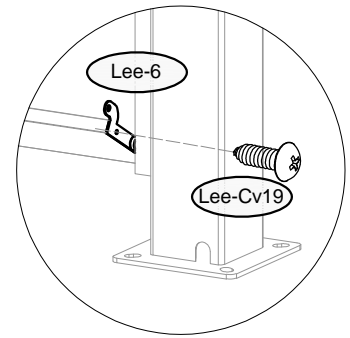

HU Paraván bioklimatikus pergolához

RO Plasă laterală pentru pergolă bioclimatică

Size: 370(Length) x 218(Height)

NO.	IMAGE	mm	QTY	NO.	IMAGE	mm	QTY
Lee-1		1842	x4	VA-43		20x20	x8
Lee-C5a		1756	x24	Lee-Cv16		ST4.8x16	x26
Lee-6			x24	Lee-Cv17		M8x70	x2
Lee-6a			x24	Lee-Cv18		ST4x14	x6
Lee-7		1812	x2	Lee-Cv19		ST4x10	x96
Ra-10		128	x1	Lee-Cv20		M5x13	x24
Ra-10a		70	x1	Lee-Cv21		M5	x24
Ra-11b		2175	x1				

5	 Ra-10a x1	 Lee-Cv18 x2	 Lee-Cv16 x2	 Lee-Cv17 x2
---	--	--	--	--

<p>6</p>	 <p>Lee-6 x1</p>	 <p>Lee-Cv19 x2</p>	
-----------------	---	--	--

7	 Lee-6 x11	 Lee-Cv19 x22	
----------	--	---	--

8	 Lee-6 x1	 Lee-Cv19 x2
----------	---	--

9	 Lee-6 x11	 Lee-Cv19 x22	
---	--	---	--

10	 Lee-7 x2	 Lee-Cv20 x24	 Lee-Cv21 x24
-----------	---	---	---