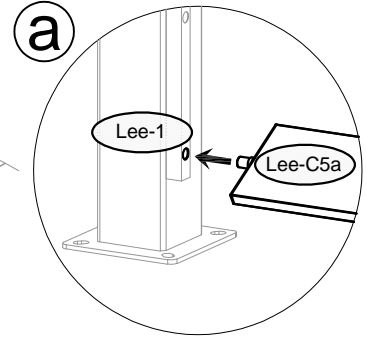

HU Paraván bioklimatikus pergolához

RO Plasă laterală pentru pergolă bioclimatică

Size: 370(Length) x 218(Height)

NO.	IMAGE	mm	QTY	NO.	IMAGE	mm	QTY
Lee-1		1842	x4	VA-43		20x20	x8
Lee-C5a		1756	x24	Lee-Cv16		ST4.8x16	x26
Lee-6			x24	Lee-Cv17		M8x70	x2
Lee-6a			x24	Lee-Cv18		ST4x14	x6
Lee-7		1812	x2	Lee-Cv19		ST4x10	x96
Ra-10		128	x1	Lee-Cv20		M5x13	x24
Ra-10a		70	x1	Lee-Cv21		M5	x24
Ra-11b		2175	x1				

	 Lee-C5a x24	 Lee-6a x24	 Lee-Cv19 x48	
--	--	---	---	--

2	 Ra-11b x1	 Lee-1 x2	 Lee-Cv16 x12	
---	--	---	---	--

<p>3</p>	 <p>Ra-10 x1</p>	 <p>Lee-Cv18 x4</p>	
-----------------	---	--	--

4	 Lee-1 x2	 Lee-Cv16 x12
----------	---	---

5	 Ra-10a x1	 Lee-Cv18 x2	 Lee-Cv16 x2	 Lee-Cv17 x2
---	--	--	--	--

<p>6</p>	 <p>Lee-6 x1</p>	 <p>Lee-Cv19 x2</p>	
-----------------	---	--	--

7	 Lee-6 x11	 Lee-Cv19 x22	
----------	--	---	--

8	 Lee-6 x1	 Lee-Cv19 x2
----------	---	--