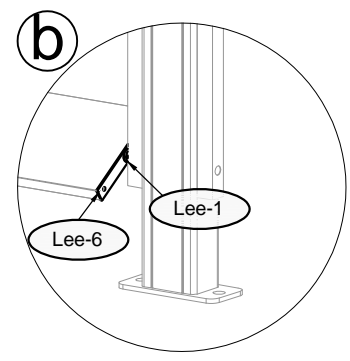

6	Lee-6 x1	Lee-Cv19 x2