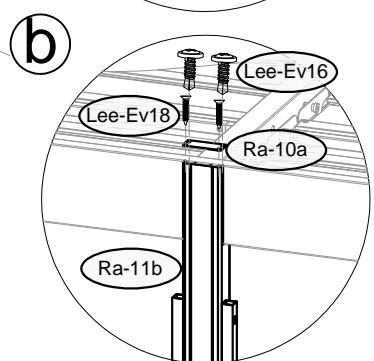

**HU** Paraván bioklimatikus pergolához

**RO** Plasă laterală pentru pergolă bioclimatică

Size: 238(Length) x 218(Height)

NO.	IMAGE	mm	QTY	NO.	IMAGE	mm	QTY
Lee-1		1842	x4	Lee-Ev16		ST4.8x16	x26
Lee-E5a		1096	x24	Lee-Ev17		M8x70	x2
Lee-6			x24	Lee-Ev18		ST4x14	x6
Lee-6a			x24	Lee-Ev19		ST4x10	x96
Lee-7		1812	x2	Lee-Ev20		M5x13	x24
Ra-10		128	x1	Lee-Ev21		M5	x24
Ra-10a		70	x1				
Ra-11b		2175	x1				
VA-43		20x20	x8				

	 <p>Lee-E5a x24</p>	 <p>Lee-6a x24</p>	 <p>Lee-Ev19 x48</p>	
--	--	---	---	--

<p><b>2</b></p>	 <p>Ra-11b x1</p>	 <p>Lee-1 x2</p>	 <p>Lee-Ev16 x12</p>	
-----------------	--	---	---	--

<p><b>3</b></p>	 <p>Ra-10 x1</p>	 <p>Lee-Ev18 x4</p>	
-----------------	---	--	--

<b>4</b>	 Lee-1 x2	 Lee-Ev16 x12
----------	---	---

5	 Ra-10a x1	 Lee-Ev18 x2	 Lee-Ev16 x2	 Lee-Ev17 x2
---	--	--	--	--

<p><b>6</b></p>	 <p>Lee-6 x1</p>	 <p>Lee-Ev19 x2</p>	
-----------------	---	--	--

7	 Lee-6 x11	 Lee-Ev19 x22	
---	--	---	--

<b>8</b>	 Lee-6 x1	 Lee-Ev19 x2
----------	---	--

9	 Lee-6 x11	 Lee-Ev19 x22	
---	--	---	--

	 Lee-7 x2	 Lee-Ev20 x24	 Lee-Ev21 x24	
--	---	---	---	--