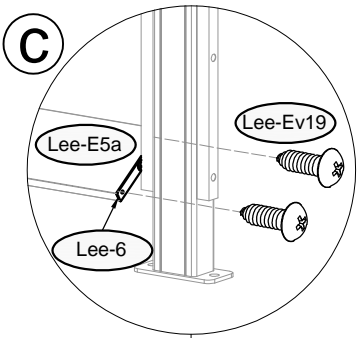

**HU** Paraván bioklimatikus pergolához

**RO** Plasă laterală pentru pergolă bioclimatică

Size: 238(Length) x 218(Height)

NO.	IMAGE	mm	QTY	NO.	IMAGE	mm	QTY
Lee-1		1842	x4	Lee-Ev16		ST4.8x16	x26
Lee-E5a		1096	x24	Lee-Ev17		M8x70	x2
Lee-6			x24	Lee-Ev18		ST4x14	x6
Lee-6a			x24	Lee-Ev19		ST4x10	x96
Lee-7		1812	x2	Lee-Ev20		M5x13	x24
Ra-10		128	x1	Lee-Ev21		M5	x24
Ra-10a		70	x1				
Ra-11b		2175	x1				
VA-43		20x20	x8				

	 <p>Lee-E5a x24</p>	 <p>Lee-6a x24</p>	 <p>Lee-Ev19 x48</p>	
--	--	---	---	--

<p><b>2</b></p>	 <p>Ra-11b x1</p>	 <p>Lee-1 x2</p>	 <p>Lee-Ev16 x12</p>	
-----------------	--	---	---	--

<p><b>3</b></p>	 <p>Ra-10 x1</p>	 <p>Lee-Ev18 x4</p>	
-----------------	---	--	--

<b>4</b>	 Lee-1 x2	 Lee-Ev16 x12
----------	---	---

5	 Ra-10a x1	 Lee-Ev18 x2	 Lee-Ev16 x2	 Lee-Ev17 x2
---	--	--	--	--

<p><b>6</b></p>	 <p>Lee-6 x1</p>	 <p>Lee-Ev19 x2</p>	
-----------------	---	--	--

7	 Lee-6 x11	 Lee-Ev19 x22	
---	--	---	--