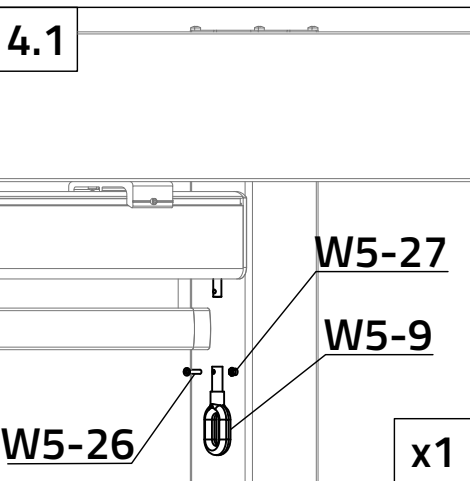

Size: 2794 mm x 2040 mm x 85 mm

NO.	IMAGE	mm	QTY
W5-E		2794	x1
W5-6		96	x3
W5-9		96	x1
W5-10		800	x1
W5-14		65	x2
W5-21		M4X8	x2
W5-22		St4X25	x16
W5-23		M6X16	x3
W5-24		M8X15	x2
W5-25		M8	x2
W5-26		M4X18	x2
W5-27		M4	x2
A		130	x1

W5-21 x2

W5-24 x2

W5-25 x2

W5-22 x4

W5-14

4

W5-9 x1

W5-10 x1

W5-26 x1

W5-27 x1

5

A x1

W5-26 x1

W5-27 x1

5.1

GY-15