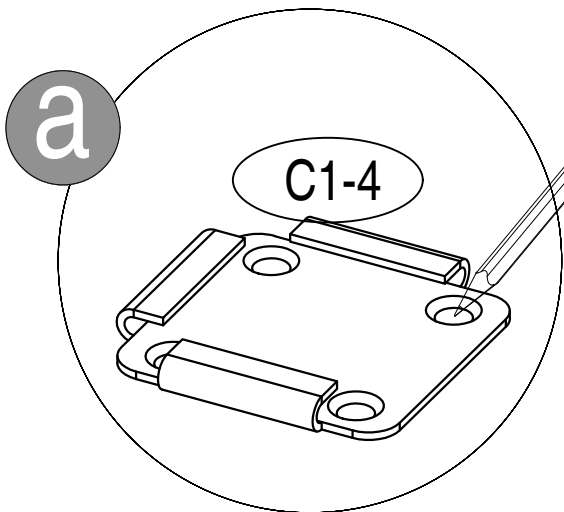

HU Behúzható oldalsó napellenző

RO Copertină laterală retractabilă

C1-180 x 400:

NO.	IMAGE	mm	QTY
C1-H1		1800 x 4000	x1
C1-B2		1100	x1
C1-3			x2
C1-50		M6 x 16	x4
C1-51		Ø 8 x 60	x4
C1-52		ST 6 x 60	x4
C1-53		Ø 12 x 60	x4
C1-55		ST 8 x 70	x4
C1-4			x1

1	 C1-H1[x1]	 C1-3[x2]	 C1-50[x4]	
----------	---	--	---	--

	Ø 8 mm
Punch depth	70 mm

3

C1-51[x4]

4	 C1-H1[x1]	 C1-52[x4]		
---	---	---	--	--

5

C1-4[x1]

	Ø 12 mm
Punch depth	70 mm

6

C1-53[x4]

C1-55[x4]

7

C1-B2[x1]