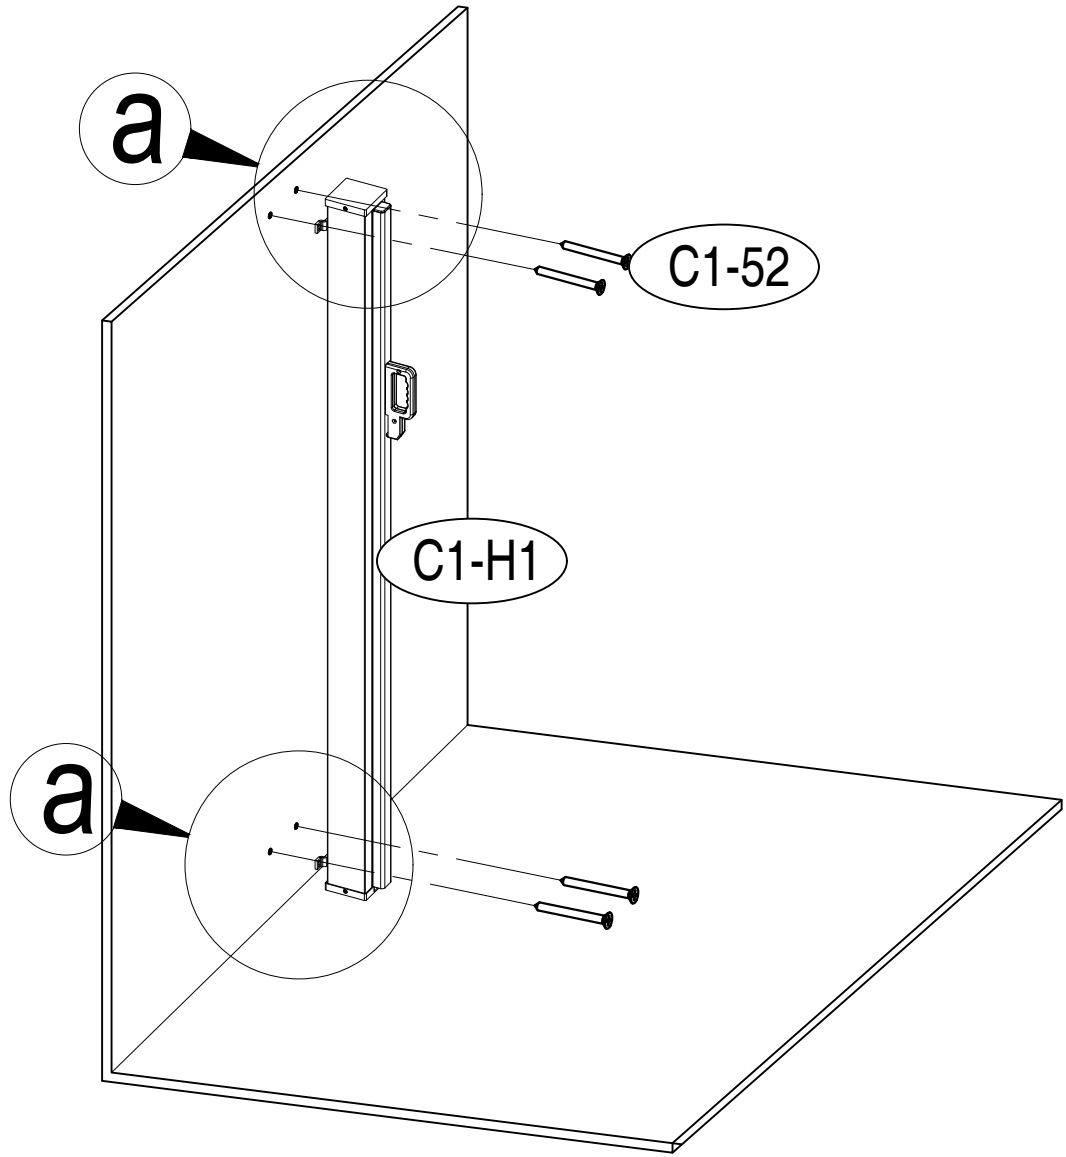

HU Behúzható oldalsó napellenző

RO Copertină laterală retractabilă

C1-180 x 400:

NO.	IMAGE	mm	QTY
C1-H1		1800 x 4000	x1
C1-B2		1100	x1
C1-3			x2
C1-50		M6 x 16	x4
C1-51		Ø 8 x 60	x4
C1-52		ST 6 x 60	x4
C1-53		Ø 12 x 60	x4
C1-55		ST 8 x 70	x4
C1-4			x1

1	 C1-H1[x1]	 C1-3[x2]	 C1-50[x4]	
----------	---	--	---	--

	Ø 8 mm
Punch depth	70 mm

3

C1-51[x4]

4	 C1-H1[x1]	 C1-52[x4]		
---	---	---	--	--

5

C1-4[x1]

	Ø 12 mm
Punch depth	70 mm

6

C1-53[x4]

C1-55[x4]

7

C1-B2[x1]