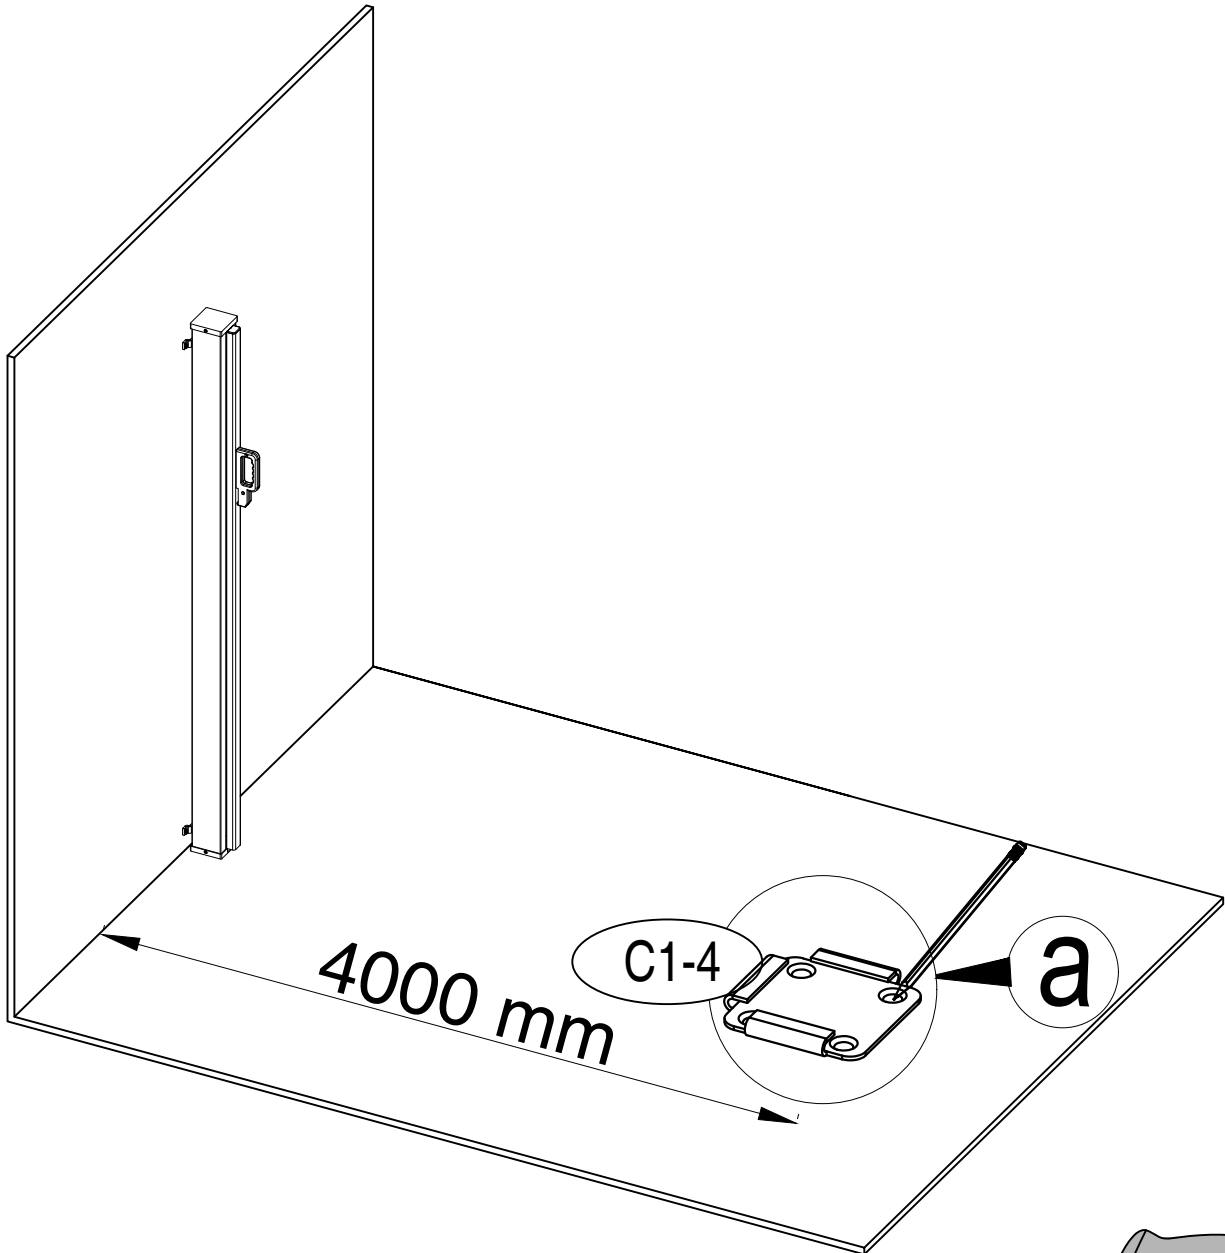

HU Behúzható oldalsó napellenző

RO Copertină laterală retractabilă

C1-180 x 400:

NO.	IMAGE	mm	QTY
C1-H1		1800 x 4000	x1
C1-B2		1100	x1
C1-3			x2
C1-50		M6 x 16	x4
C1-51		Ø 8 x 60	x4
C1-52		ST 6 x 60	x4
C1-53		Ø 12 x 60	x4
C1-55		ST 8 x 70	x4
C1-4			x1

1	 C1-H1[x1]	 C1-3[x2]	 C1-50[x4]	
----------	---	--	---	--

	Ø 8 mm
Punch depth	70 mm

3

C1-51[x4]

4	 C1-H1[x1]	 C1-52[x4]		
---	---	---	--	--

5

C1-4[x1]

	Ø 12 mm
Punch depth	70 mm