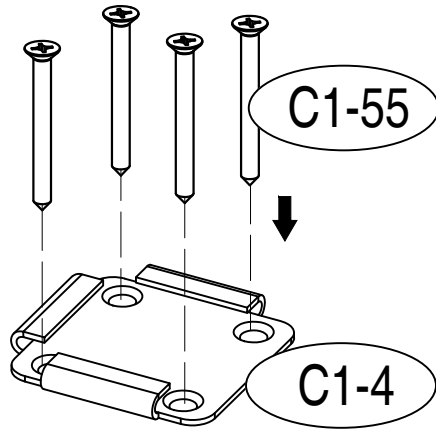

HU Behúzható oldalsó napellenző

RO Copertină laterală retractabilă

C1-180 x 400:

NO.	IMAGE	mm	QTY
C1-H1		1800 x 4000	x1
C1-B2		1100	x1
C1-3			x2
C1-50		M6 x 16	x4
C1-51		Ø 8 x 60	x4
C1-52		ST 6 x 60	x4
C1-53		Ø 12 x 60	x4
C1-55		ST 8 x 70	x4
C1-4			x1

1	 C1-H1[x1]	 C1-3[x2]	 C1-50[x4]	
----------	---	--	---	--

	Ø 8 mm
Punch depth	70 mm

3

C1-51[x4]

4	 C1-H1[x1]	 C1-52[x4]		
---	---	---	--	--

5

C1-4[x1]

	Ø 12 mm
Punch depth	70 mm

6

C1-53[x4]

C1-55[x4]

7

C1-B2[x1]