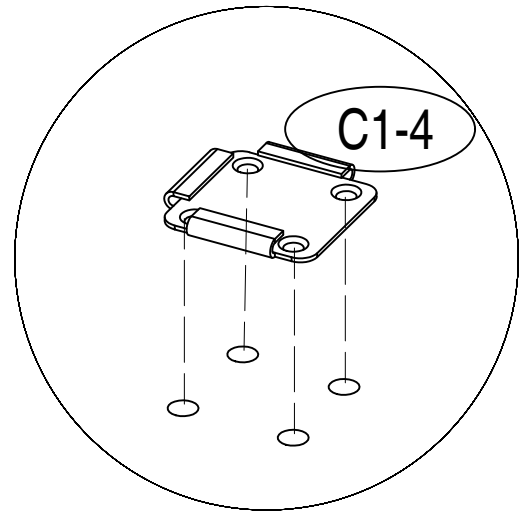

HU Behúzható oldalsó napellenző

RO Copertină laterală retractabilă

C1-180 x 400:

NO.	IMAGE	mm	QTY
C1-H1		1800 x 4000	x1
C1-B2		1100	x1
C1-3			x2
C1-50		M6 x 16	x4
C1-51		Ø 8 x 60	x4
C1-52		ST 6 x 60	x4
C1-53		Ø 12 x 60	x4
C1-55		ST 8 x 70	x4
C1-4			x1

1	 C1-H1[x1]	 C1-3[x2]	 C1-50[x4]	
----------	---	--	---	--

	Ø 8 mm
Punch depth	70 mm

3

C1-51[x4]

4	 C1-H1[x1]	 C1-52[x4]		
---	---	---	--	--

5

C1-4[x1]

	Ø 12 mm
Punch depth	70 mm

6

C1-53[x4]

C1-55[x4]

7

C1-B2[x1]