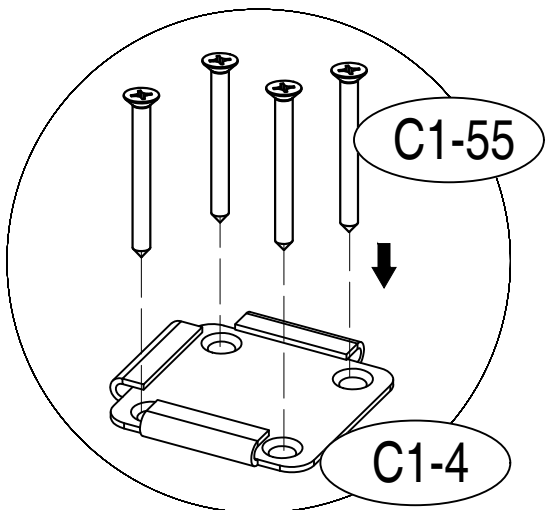

HU Behúzható oldalsó napellenző

RO Copertină laterală retractabilă

C1-180 x 400:

NO.	IMAGE	mm	QTY
C1-H1		1800 x 4000	x1
C1-B2		1100	x1
C1-3			x2
C1-50		M6 x 16	x4
C1-51		Ø 8 x 60	x4
C1-52		ST 6 x 60	x4
C1-53		Ø 12 x 60	x4
C1-55		ST 8 x 70	x4
C1-4			x1

1	 C1-H1[x1]	 C1-3[x2]	 C1-50[x4]	
----------	---	--	---	--

	Ø 8 mm
Punch depth	70 mm

3

C1-51[x4]

4	 C1-H1[x1]	 C1-52[x4]		
---	---	---	--	--

5

C1-4[x1]

	Ø 12 mm
Punch depth	70 mm

6

C1-53[x4]

C1-55[x4]

7

C1-B2[x1]