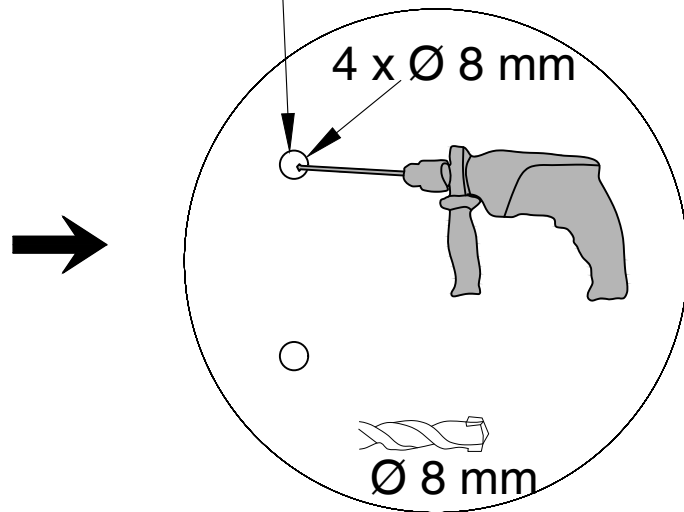

HU Behúzható oldalsó napellenző

RO Copertină laterală retractabilă

C1-180 x 400:

NO.	IMAGE	mm	QTY
C1-H1		1800 x 4000	x1
C1-B2		1100	x1
C1-3			x2
C1-50		M6 x 16	x4
C1-51		Ø 8 x 60	x4
C1-52		ST 6 x 60	x4
C1-53		Ø 12 x 60	x4
C1-55		ST 8 x 70	x4
C1-4			x1

1	 C1-H1[x1]	 C1-3[x2]	 C1-50[x4]	
----------	---	--	---	--

	Ø 8 mm
Punch depth	70 mm

3

C1-51[x4]

4	 C1-H1[x1]	 C1-52[x4]		
---	---	---	--	--

5

C1-4[x1]

	Ø 12 mm
Punch depth	70 mm