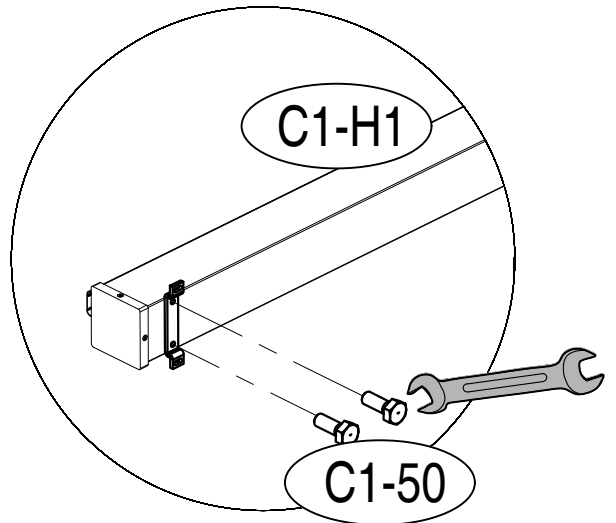

HU Behúzható oldalsó napellenző

RO Copertină laterală retractabilă

C1-180 x 400:

NO.	IMAGE	mm	QTY
C1-H1		1800 x 4000	x1
C1-B2		1100	x1
C1-3			x2
C1-50		M6 x 16	x4
C1-51		Ø 8 x 60	x4
C1-52		ST 6 x 60	x4
C1-53		Ø 12 x 60	x4
C1-55		ST 8 x 70	x4
C1-4			x1

1	 C1-H1[x1]	 C1-3[x2]	 C1-50[x4]	
----------	---	--	---	--

	Ø 8 mm
Punch depth	70 mm

3

C1-51[x4]

4	 C1-H1[x1]	 C1-52[x4]		
---	---	---	--	--

5

C1-4[x1]

	Ø 12 mm
Punch depth	70 mm