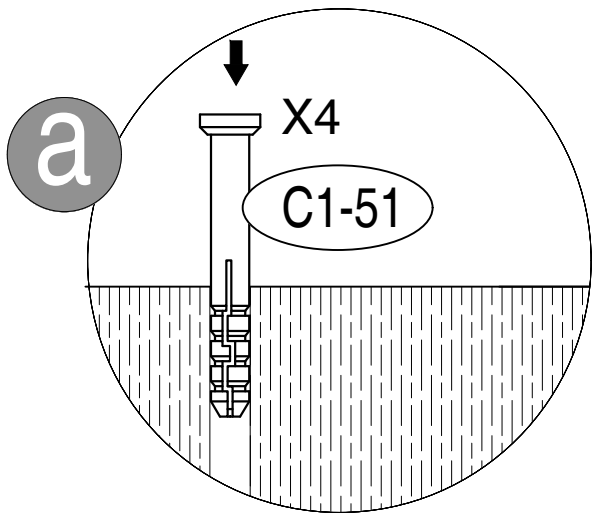

HU Behúzható oldalsó napellenző

RO Copertină laterală retractabilă

C1-180 x 400:

NO.	IMAGE	mm	QTY
C1-H1		1800 x 4000	x1
C1-B2		1100	x1
C1-3			x2
C1-50		M6 x 16	x4
C1-51		Ø 8 x 60	x4
C1-52		ST 6 x 60	x4
C1-53		Ø 12 x 60	x4
C1-55		ST 8 x 70	x4
C1-4			x1

1	 C1-H1[x1]	 C1-3[x2]	 C1-50[x4]	
----------	---	--	---	--

	Ø 8 mm
Punch depth	70 mm

3

C1-51[x4]

4	 C1-H1[x1]	 C1-52[x4]		
---	---	---	--	--

5

C1-4[x1]

	Ø 12 mm
Punch depth	70 mm

6

C1-53[x4]

C1-55[x4]

7

C1-B2[x1]