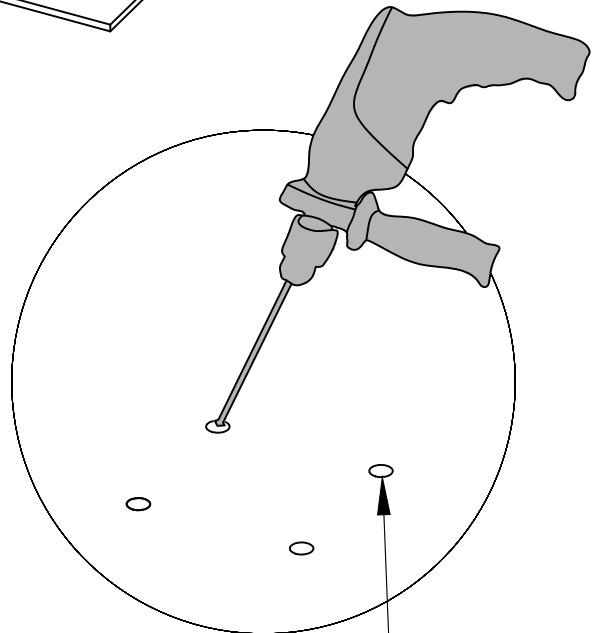

HU Behúzható oldalsó napellenző

RO Copertină laterală retractabilă

C1-180 x 400:

NO.	IMAGE	mm	QTY
C1-H1		1800 x 4000	x1
C1-B2		1100	x1
C1-3			x2
C1-50		M6 x 16	x4
C1-51		Ø 8 x 60	x4
C1-52		ST 6 x 60	x4
C1-53		Ø 12 x 60	x4
C1-55		ST 8 x 70	x4
C1-4			x1

1	 C1-H1[x1]	 C1-3[x2]	 C1-50[x4]	
----------	---	--	---	--

	Ø 8 mm
Punch depth	70 mm

3

C1-51[x4]

4	 C1-H1[x1]	 C1-52[x4]		
---	---	---	--	--

5

C1-4[x1]

	Ø 12 mm
Punch depth	70 mm

6

C1-53[x4]

C1-55[x4]

7

C1-B2[x1]