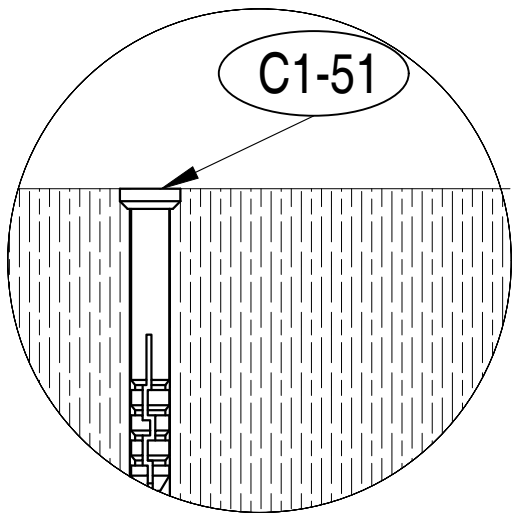

HU Behúzható oldalsó napellenző

RO Copertină laterală retractabilă

C1-180 x 400:

NO.	IMAGE	mm	QTY
C1-H1		1800 x 4000	x1
C1-B2		1100	x1
C1-3			x2
C1-50		M6 x 16	x4
C1-51		Ø 8 x 60	x4
C1-52		ST 6 x 60	x4
C1-53		Ø 12 x 60	x4
C1-55		ST 8 x 70	x4
C1-4			x1

1	 C1-H1[x1]	 C1-3[x2]	 C1-50[x4]	
----------	---	--	---	--

	Ø 8 mm
Punch depth	70 mm

3

C1-51[x4]

4	 C1-H1[x1]	 C1-52[x4]		
---	---	---	--	--

5

C1-4[x1]

	Ø 12 mm
Punch depth	70 mm

6

C1-53[x4]

C1-55[x4]

7

C1-B2[x1]